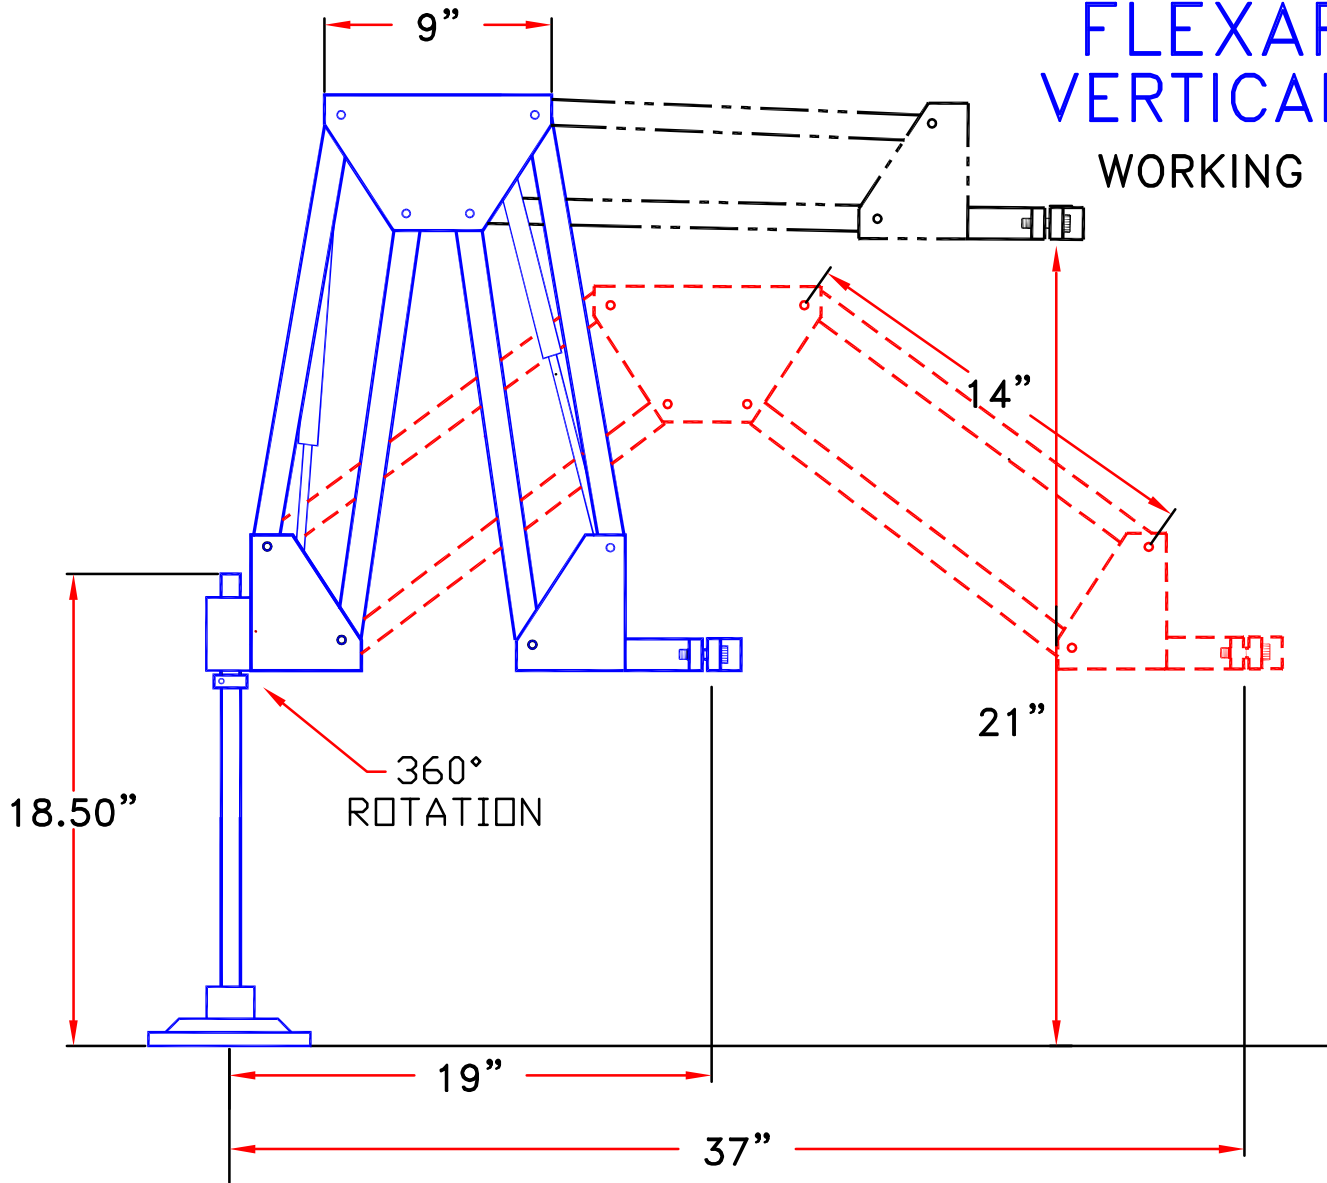

FLEXARM FAV-14 VERTICAL ASSEMBLER

WORKING RANGE 19"–37"

- * STANDARD MOUNT ACCOMMODATES 1"–2" DIAMETER TOOLS.
- * PROVIDE TOTAL WEIGHT TO COUNTER BALANCE WHEN ORDERING.
- * MAX CAPACITY IS 15#