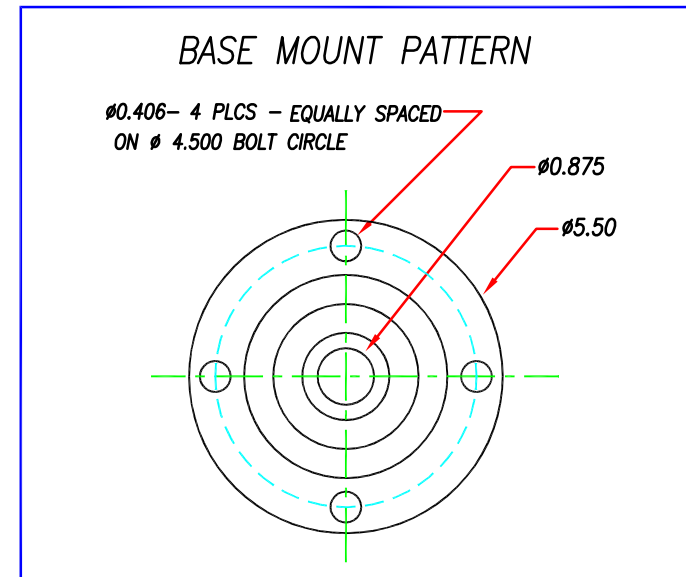

FLEXARM FAV-14 VERTICAL ASSEMBLER

WORKING RANGE 19"–37"

- * STANDARD MOUNT ACCOMMODATES 1"–2" DIAMETER TOOLS.
- * PROVIDE TOTAL WEIGHT TO COUNTER BALANCE WHEN ORDERING.
- * MAX CAPACITY IS 15#