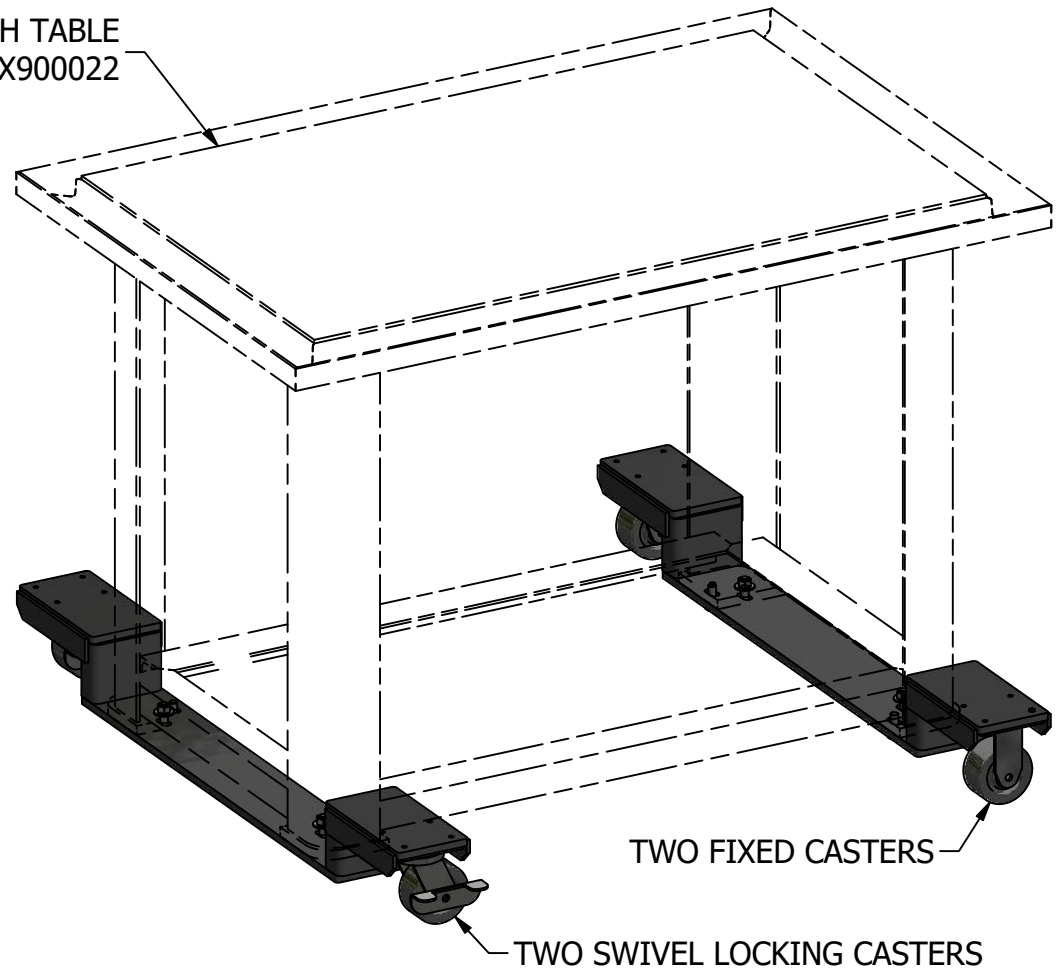

COOLANT TROUGH TABLE  
P/N: FX900022

<i>Date:</i> 3/17/2020	<i>Tolerance:</i> .00.....±.010 DECIMAL: .000.....±.005 .0000.....±.0005	<i>Drawn By:</i> crieman	<i>Option No.:</i> FX900019
<i>Name:</i> CASTER BRACKETS FOR COOLANT TABLE			
<i>Material Specs:</i>			<i>Sheet:</i> 1 OF 1
			<i>Part No.:</i> FX900019