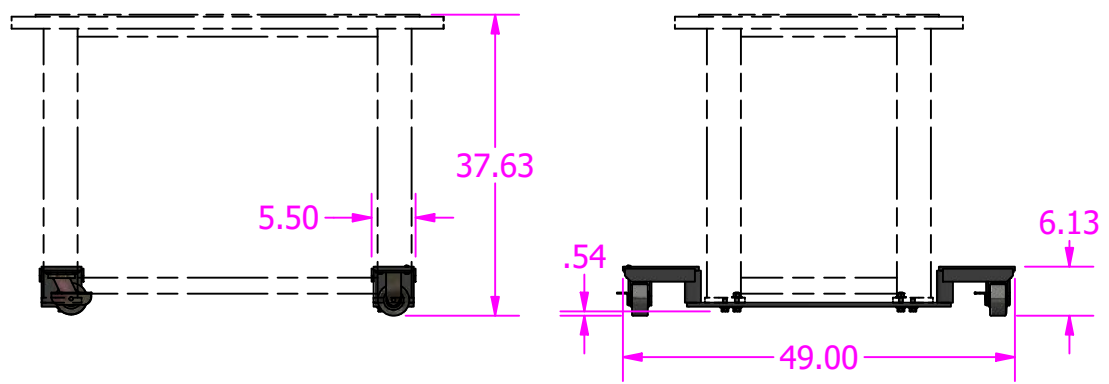

COOLANT TROUGH TABLE  
P/N: FX900022

<i>Date:</i> 3/17/2020	<i>Tolerance:</i> .00.....±.010 DECIMAL: .000.....±.005 .0000.....±.0005	<i>Drawn By:</i> crieman	<i>Option No.:</i> FX900019
<i>Name:</i> CASTER BRACKETS FOR COOLANT TABLE			
<i>Material Specs:</i>			<i>Sheet:</i> 1 OF 1
			<i>Part No.:</i> FX900019